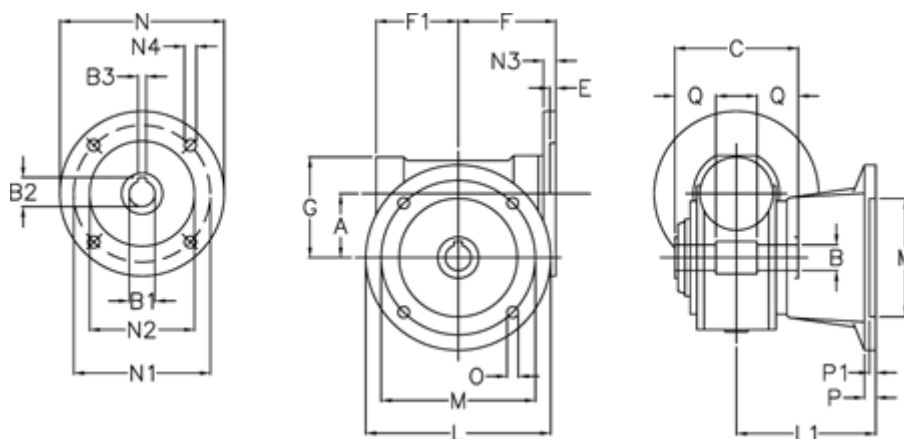

Article number: 390204401462310  
 Description: Worm gear  
 VF 44-FA2-14-63B14

## Measures

A = 44.6	F1 = 54	N2 = 60
B = 18 H7	G = 71	N3 = 8
B1 E7 = 11	L = 110	N4 = 5.5
B2 = 12.8	L1 = 90	O = 8.5
B3 H9 = 4	M = 87	P = 9
C = 64	M1 = 60	P1 = 7
E = 2	N = 90	Q = 24.5
F = 65	N1 = 75	